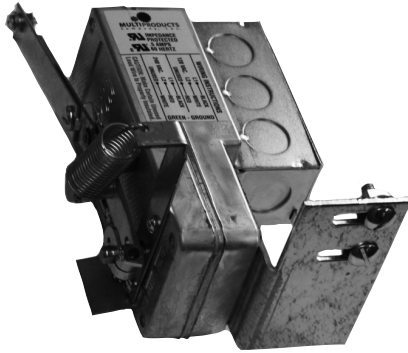

# EAS MOTOR PACK

EAS1232MTR

EAS3850MTR

Motor Pack Part No.	Power Supply Required	Running AMPS	Stall Torque	Damper Panels	Lead Length
EAS1232MTR	115/230V, 60 Hz	.11/.07	77 ins. lbs.	Single	6"
EAS3850MTR	115/230V, 60 Hz	.11/.07	77 ins. lbs.	Double	6"