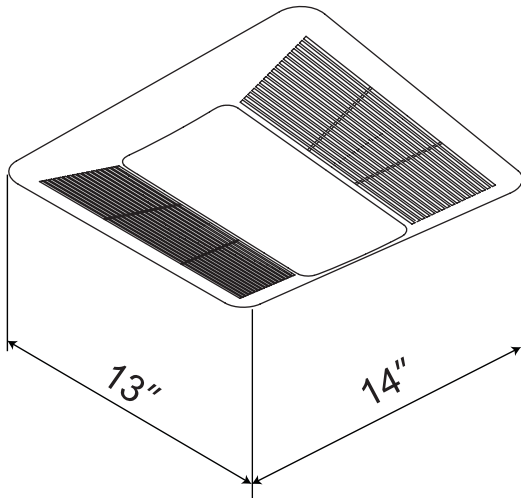

PCLK - Premium Choice Light Kit

PC with PCLK Installed

Dimensions (inches)

Features:

- 13 watt GU34 bulb included (900 Lumens)
- 4 watt night light bulb included
- Simple plug into receptacle in fan housing
- Can be installed with new fan or as an add-on later